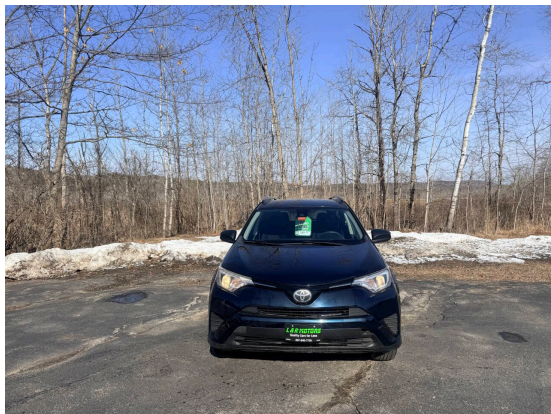

Call: 207-946-7726

2017 TOYOTA RAV4 LE AWD 4DR SUV

\$17,795

864 ROUTE 202 GREENE ME,04236

[Scan QR Code or Click Here](#)

VIN: JTMBFREV0HJ173989

STK#: 25106

EXTERIOR COLOR: BLACK

TRANSMISSION: AUTOMATIC 6-SPEED

TRIM: LE AWD 4DR SUV

CONDITION: USED

COLOR: BLACK

MILEAGE: 77016

INTERIOR COLOR: BLUE

ENGINE: I4 2.5L NATURAL ASPIRATION

DESCRIPTION/OPTIONS: What a beauty Awd! Runs great smooth very efficient on gas! A must see low miles!