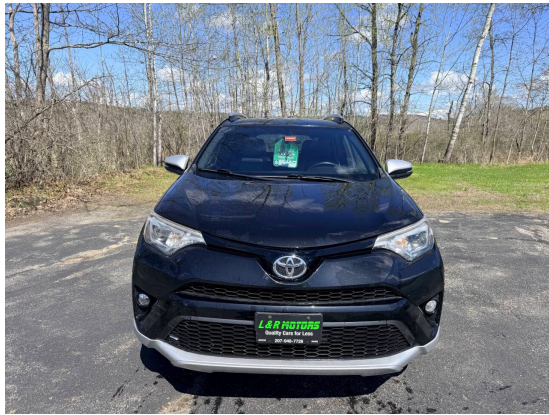

Call: 207-946-7726

**2016 TOYOTA RAV4 SE AWD 4DR SUV**

**\$16,995**

864 ROUTE 202 GREENE ME,04236

[Scan QR Code or Click Here](#)

VIN: JTMJFREV1GJ067769

STK#: 25813

EXTERIOR COLOR: BLACK

TRANSMISSION: AUTOMATIC 6-SPEED

TRIM: SE AWD 4DR SUV

CONDITION: USED

COLOR: BLACK

MILEAGE: 109569

INTERIOR COLOR: BLACK

ENGINE: I4 2.5L NATURAL ASPIRATION

**DESCRIPTION/OPTIONS:** What a beauty! Fully loaded! Maintained! Awd ! Has leather , nav, moonroof , heated power seats! Alloy wheels ! A must see!