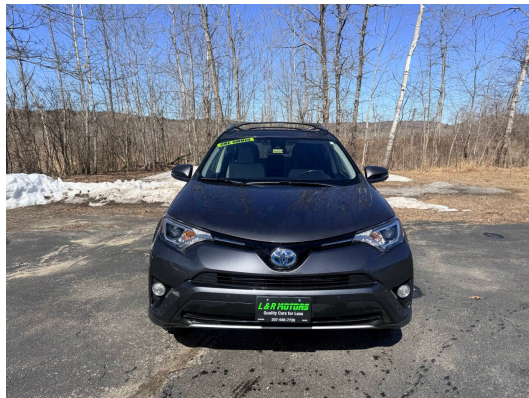

Call: 207-946-7726

2018 TOYOTA RAV4 HYBRID XLE AWD 4DR SUV

\$20,995

864 ROUTE 202 GREENE ME,04236

[Scan QR Code or Click Here](#)

VIN: JTMRJREV4JD185953
STK#: 25814
EXTERIOR COLOR: GRAY
TRANSMISSION: CVT
TRIM: XLE AWD 4DR SUV
CONDITION: USED

COLOR: GRAY
MILEAGE: 110715
INTERIOR COLOR: GRAY

ENGINE: I4 2.5L NATURAL ASPIRATION

DESCRIPTION/OPTIONS: What a beauty! You want a suv clean one owner maintained Awd hybrid xle model! This is it! Has everything but leather! Heated front seats , power seats, moonroof ,navigation , xm , alloy wheels power lift gate ! Getting over 33 mpg a must see!