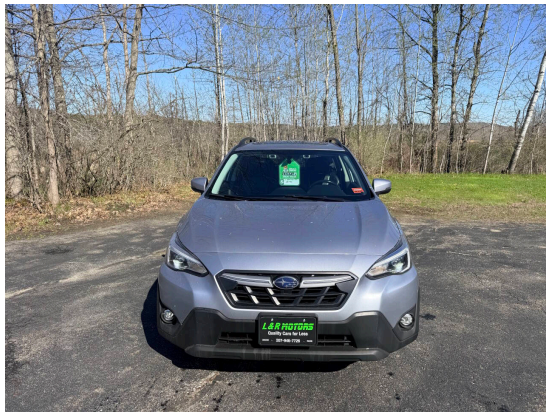

Call: 207-946-7726

2021 SUBARU CROSSTREK LIMITED AWD 4DR CROSSOVER

\$22,495

864 ROUTE 202 GREENE ME,04236

Scan QR Code or Click Here

VIN: JF2GTHMC5M8667437
STK#: 25817
EXTERIOR COLOR: BLACK
TRANSMISSION: CVT 8-SPEED
TRIM: LIMITED AWD 4DR CROSSOVER
CONDITION: USED

COLOR: BLACK
MILEAGE: 105251
INTERIOR COLOR: SILVER
ENGINE: H4 2.5L NATURAL ASPIRATION

DESCRIPTION/OPTIONS: What a beauty! Awd fully loaded! Leather moonroof power seats , heated seats , alloy wheels ! Exceptionally clean an maintained! A must see! Don't let this pass you by!!!