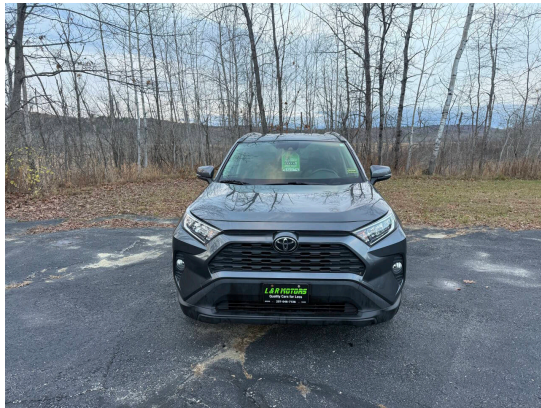

Call: 207-946-7726

2019 TOYOTA RAV4 XLE PREMIUM AWD 4DR SUV

\$28,495

864 ROUTE 202 GREENE ME,04236

[Scan QR Code or Click Here](#)

VIN: JTMA1RFV5KD503365
STK#: 26416
EXTERIOR COLOR: BLACK
TRANSMISSION: AUTOMATIC 8-SPEED
TRIM: XLE PREMIUM AWD 4DR SUV
CONDITION: USED

COLOR: BLACK
MILEAGE: 62687
INTERIOR COLOR: CHARCOAL

ENGINE: I4 2.5L NATURAL ASPIRATION

DESCRIPTION/OPTIONS: What a beauty! Awd fully loaded ! Power leather heated seats! Moonroof ! Alloy wheels ! Power lift gate ! Heated steering wheel! Exceptionally clean ! Low miles!!! 62k New tires brakes and rotors!