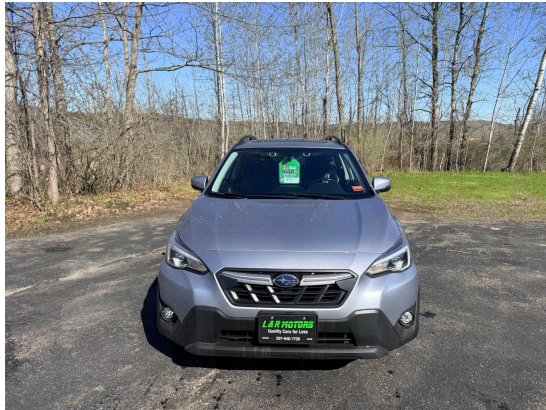

Call: 207-946-7726

2021 SUBARU CROSSTREK LIMITED AWD 4DR CROSSOVER

\$22,495

864 ROUTE 202 GREENE ME,04236

[Scan QR Code or Click Here](#)

VIN: JF2GTHMC5M8667437
STK#: 26422
EXTERIOR COLOR: BLACK
TRANSMISSION: CVT 8-SPEED
TRIM: LIMITED AWD 4DR CROSSOVER
CONDITION: USED

COLOR: BLACK
MILEAGE: 105251
INTERIOR COLOR: SILVER
ENGINE: H4 2.5L NATURAL ASPIRATION

DESCRIPTION/OPTIONS: What a beauty! Awd fully loaded! Leather moonroof power seats , heated seats , alloy wheels ! Exceptionally clean an maintained! A must see! Don't let this pass you by!!!